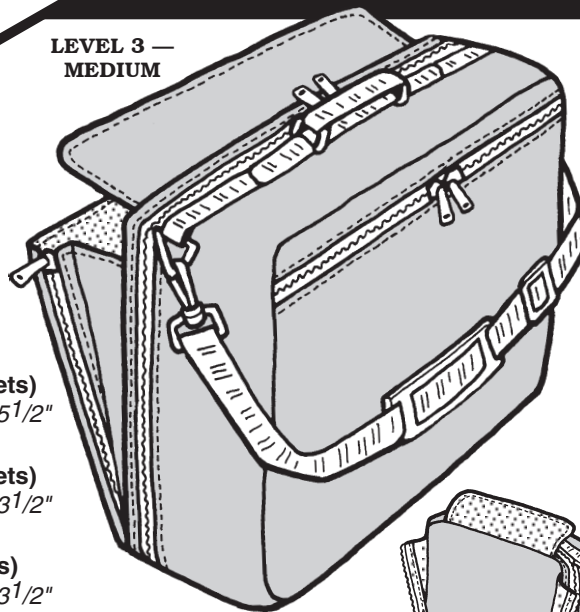

*Includes fabric for **Optional Divider and CD Pocket.**

File Folder Pocket (Optional)

Outer Fabric	1/2 yd	1/2 yd	1/2 yd
--------------	--------	--------	--------

THE  **green pepper** INC.

525

PADDED TRAVEL CASE & LAPTOP SHUTTLE

LEVEL 3 —
MEDIUM

CHOICE OF 3 VERSIONS:

Large Case
(with outer pockets)
15 1/2" x 12" x 5 1/2"

Small Case
(with outer pockets)
15 1/2" x 12" x 3 1/2"

Laptop Shuttle
(no outer pockets)
15 1/2" x 12" x 3 1/2"